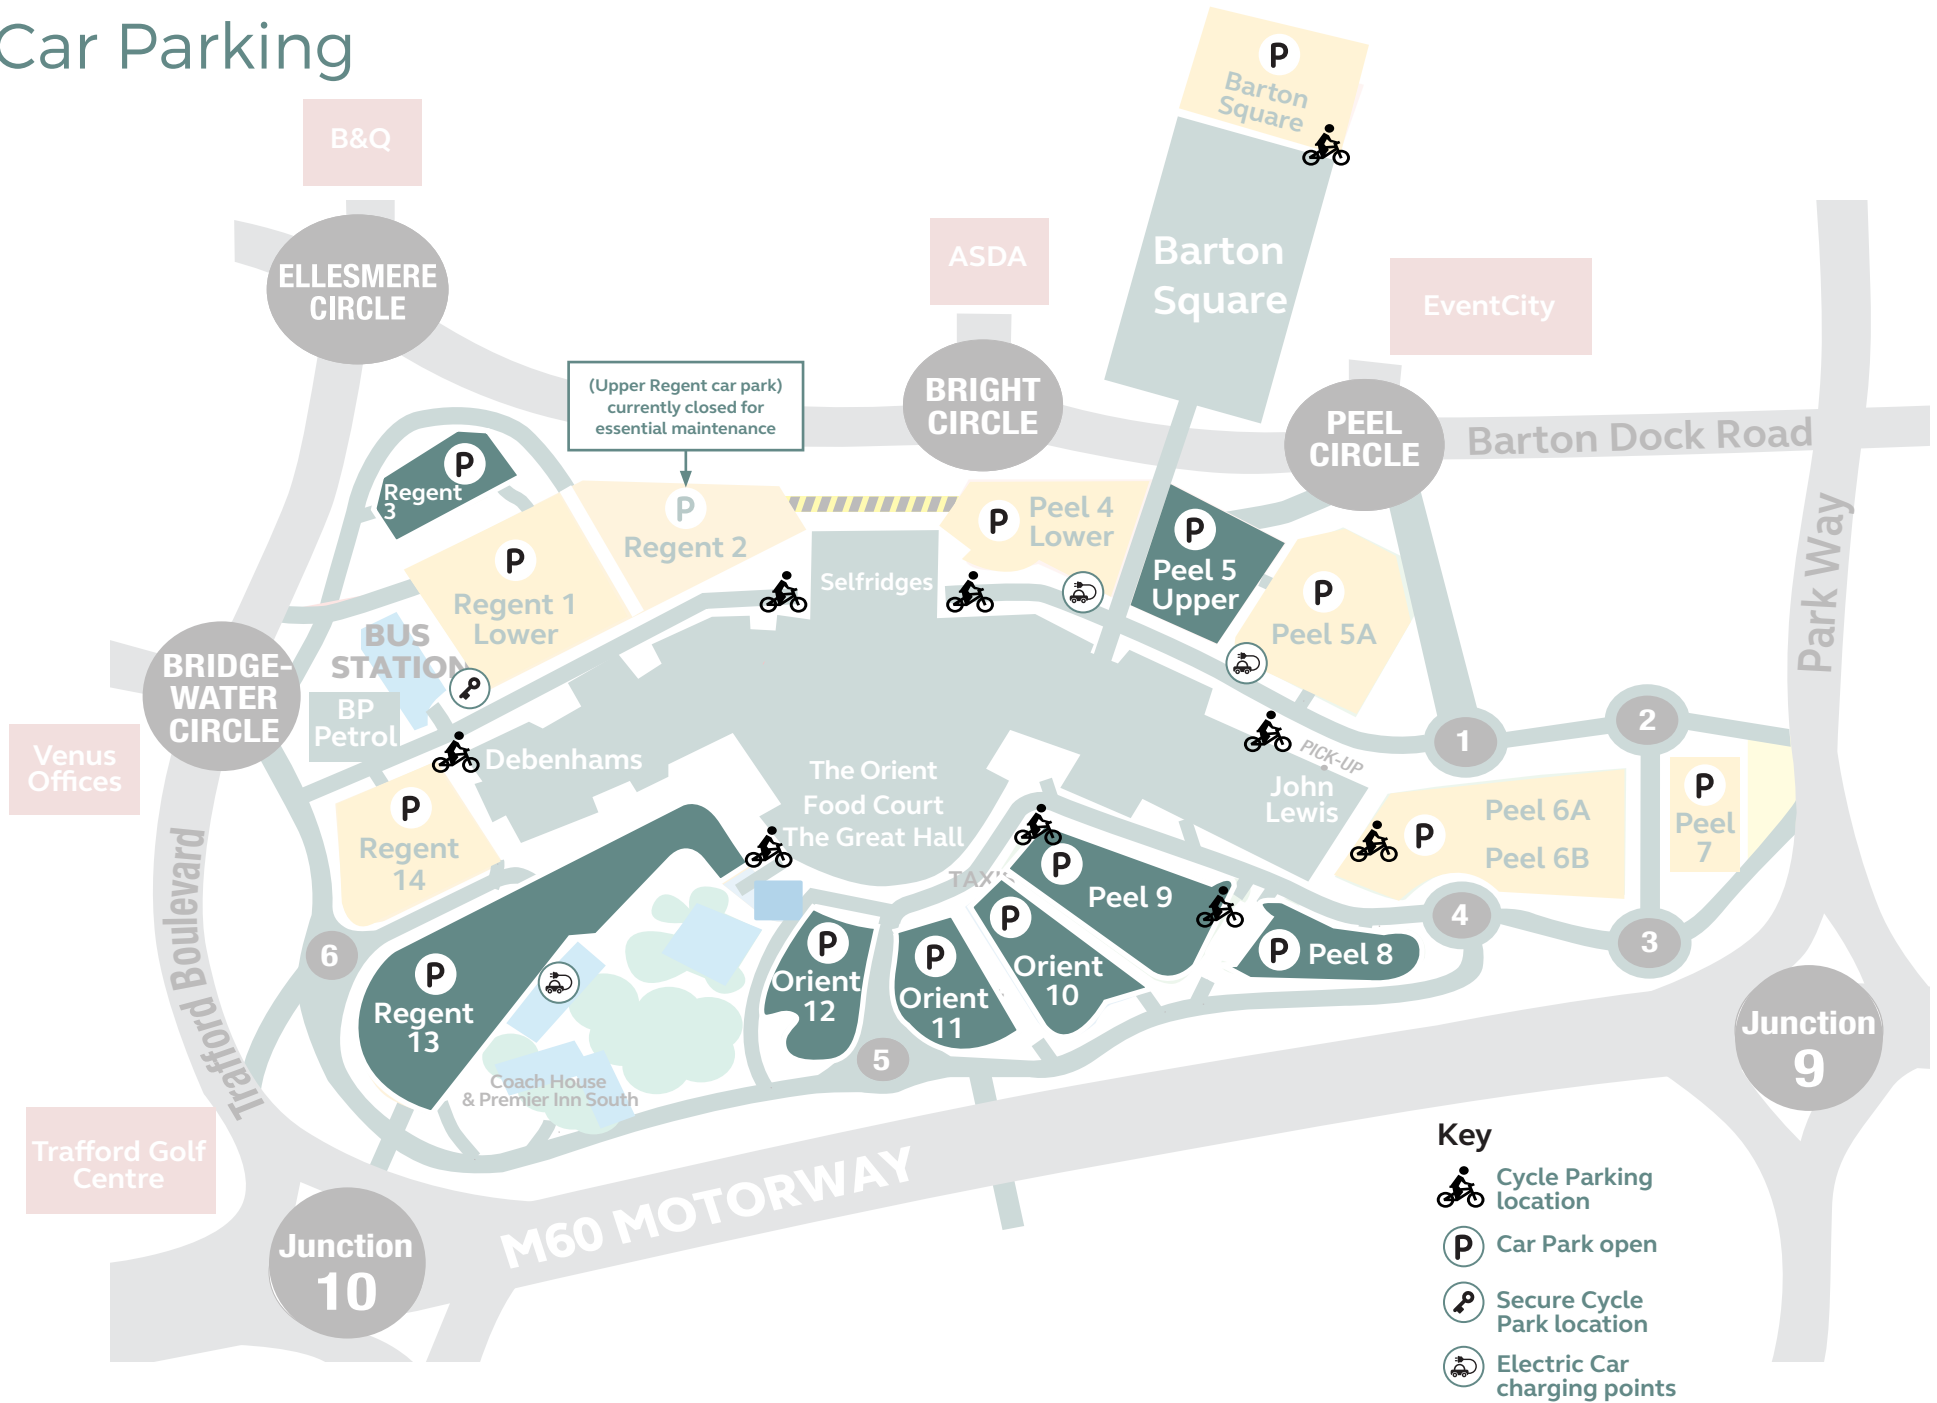

The Trafford Centre Ground floor

The Trafford Centre First floor

The Trafford Centre Barton Square

The Trafford Centre Car Parking

- Key**
-  Cycle Parking location
 -  Car Park open
 -  Secure Cycle Park location
 -  Electric Car charging points