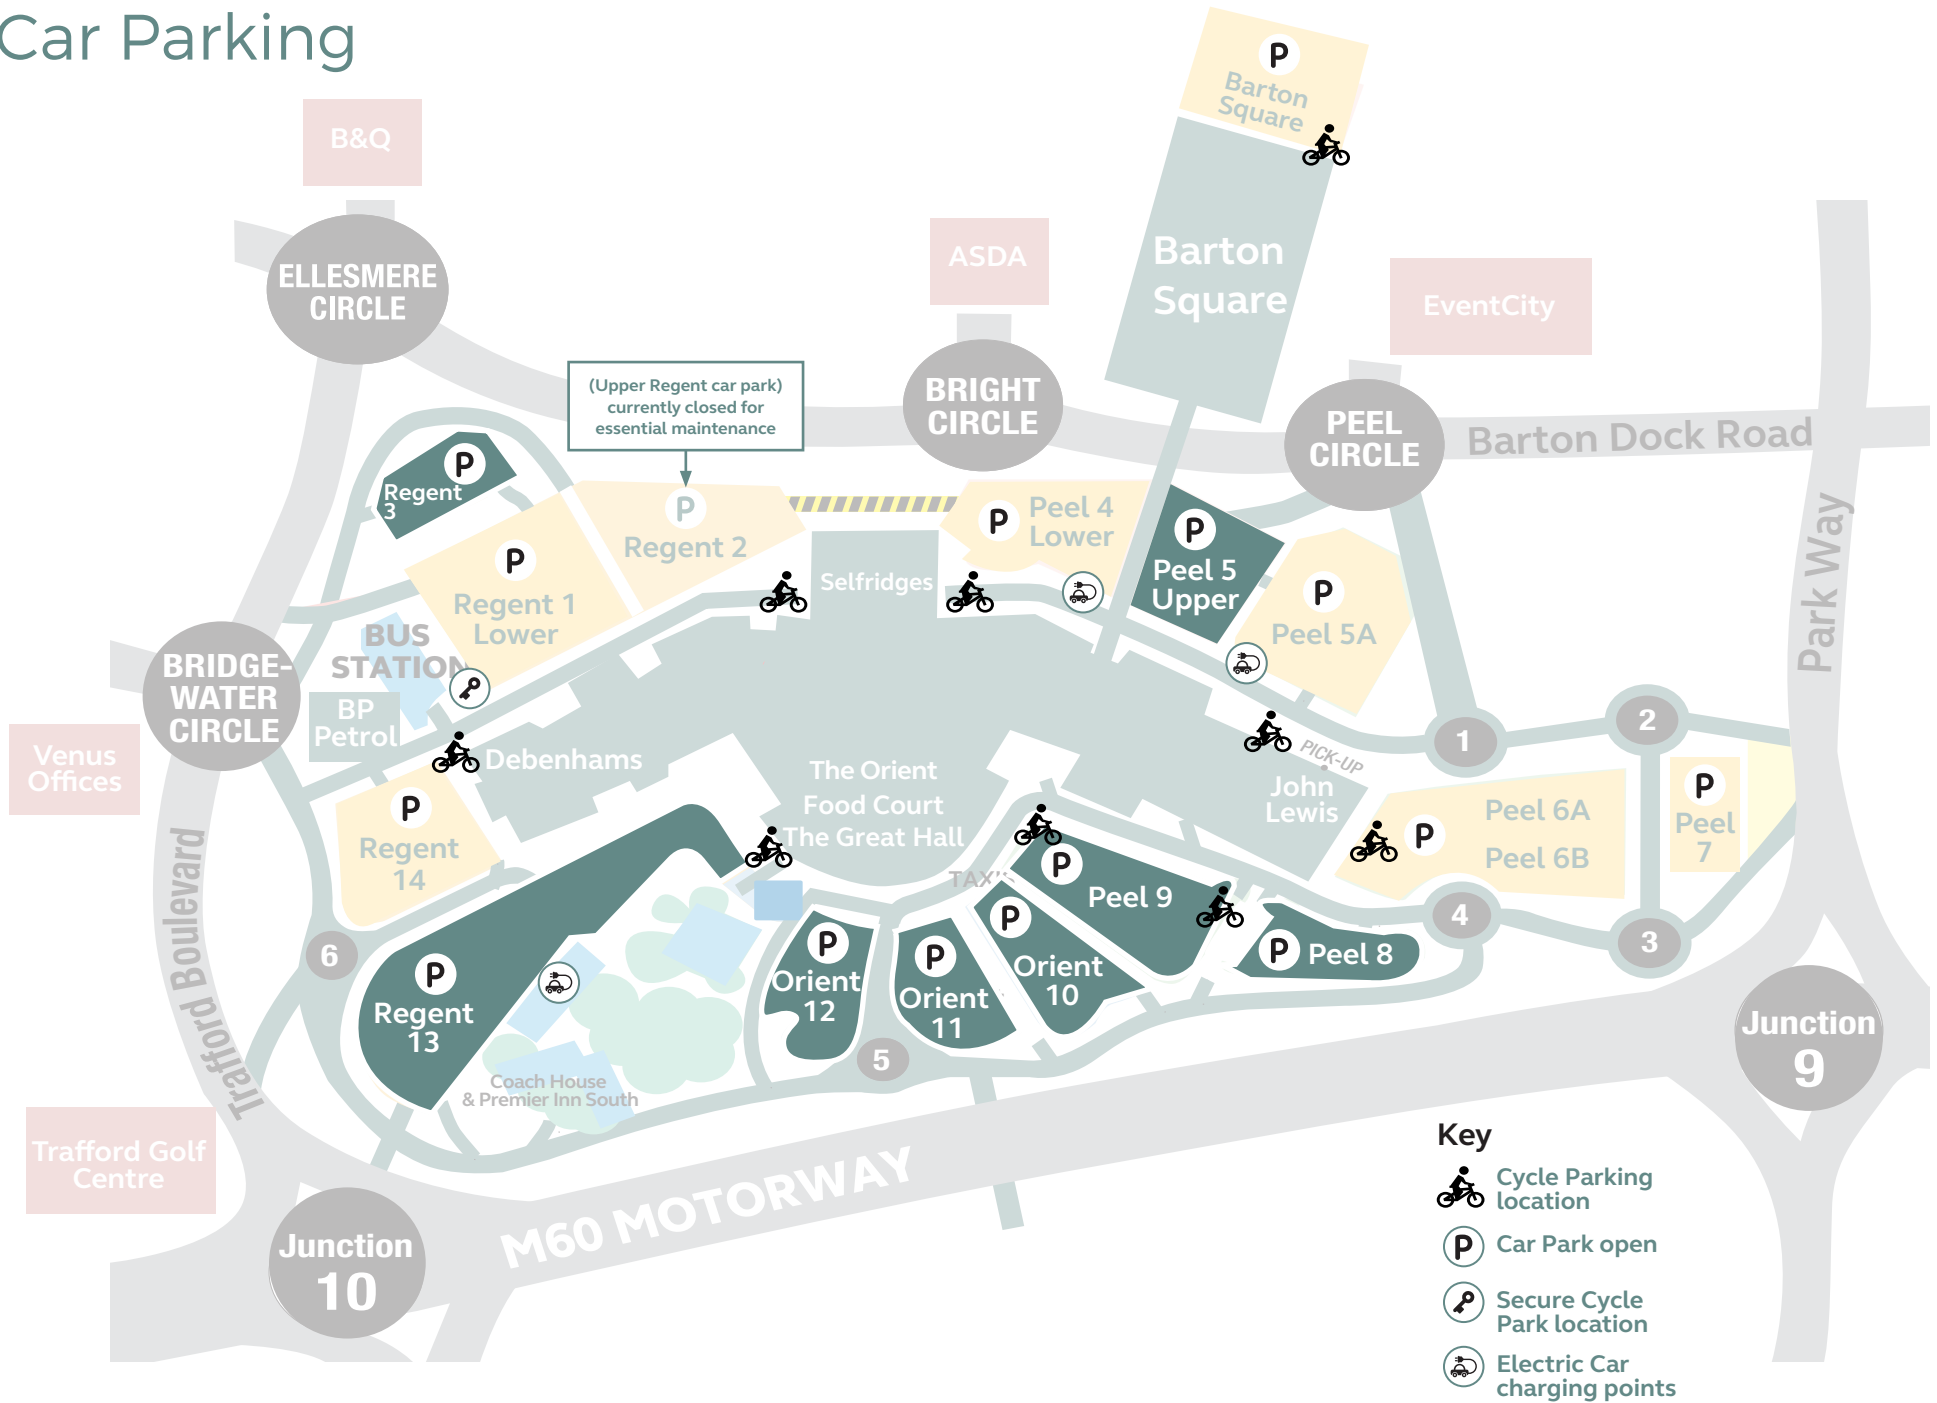

The Trafford Centre Car Parking

- Key**
-  Cycle Parking location
 -  Car Park open
 -  Secure Cycle Park location
 -  Electric Car charging points