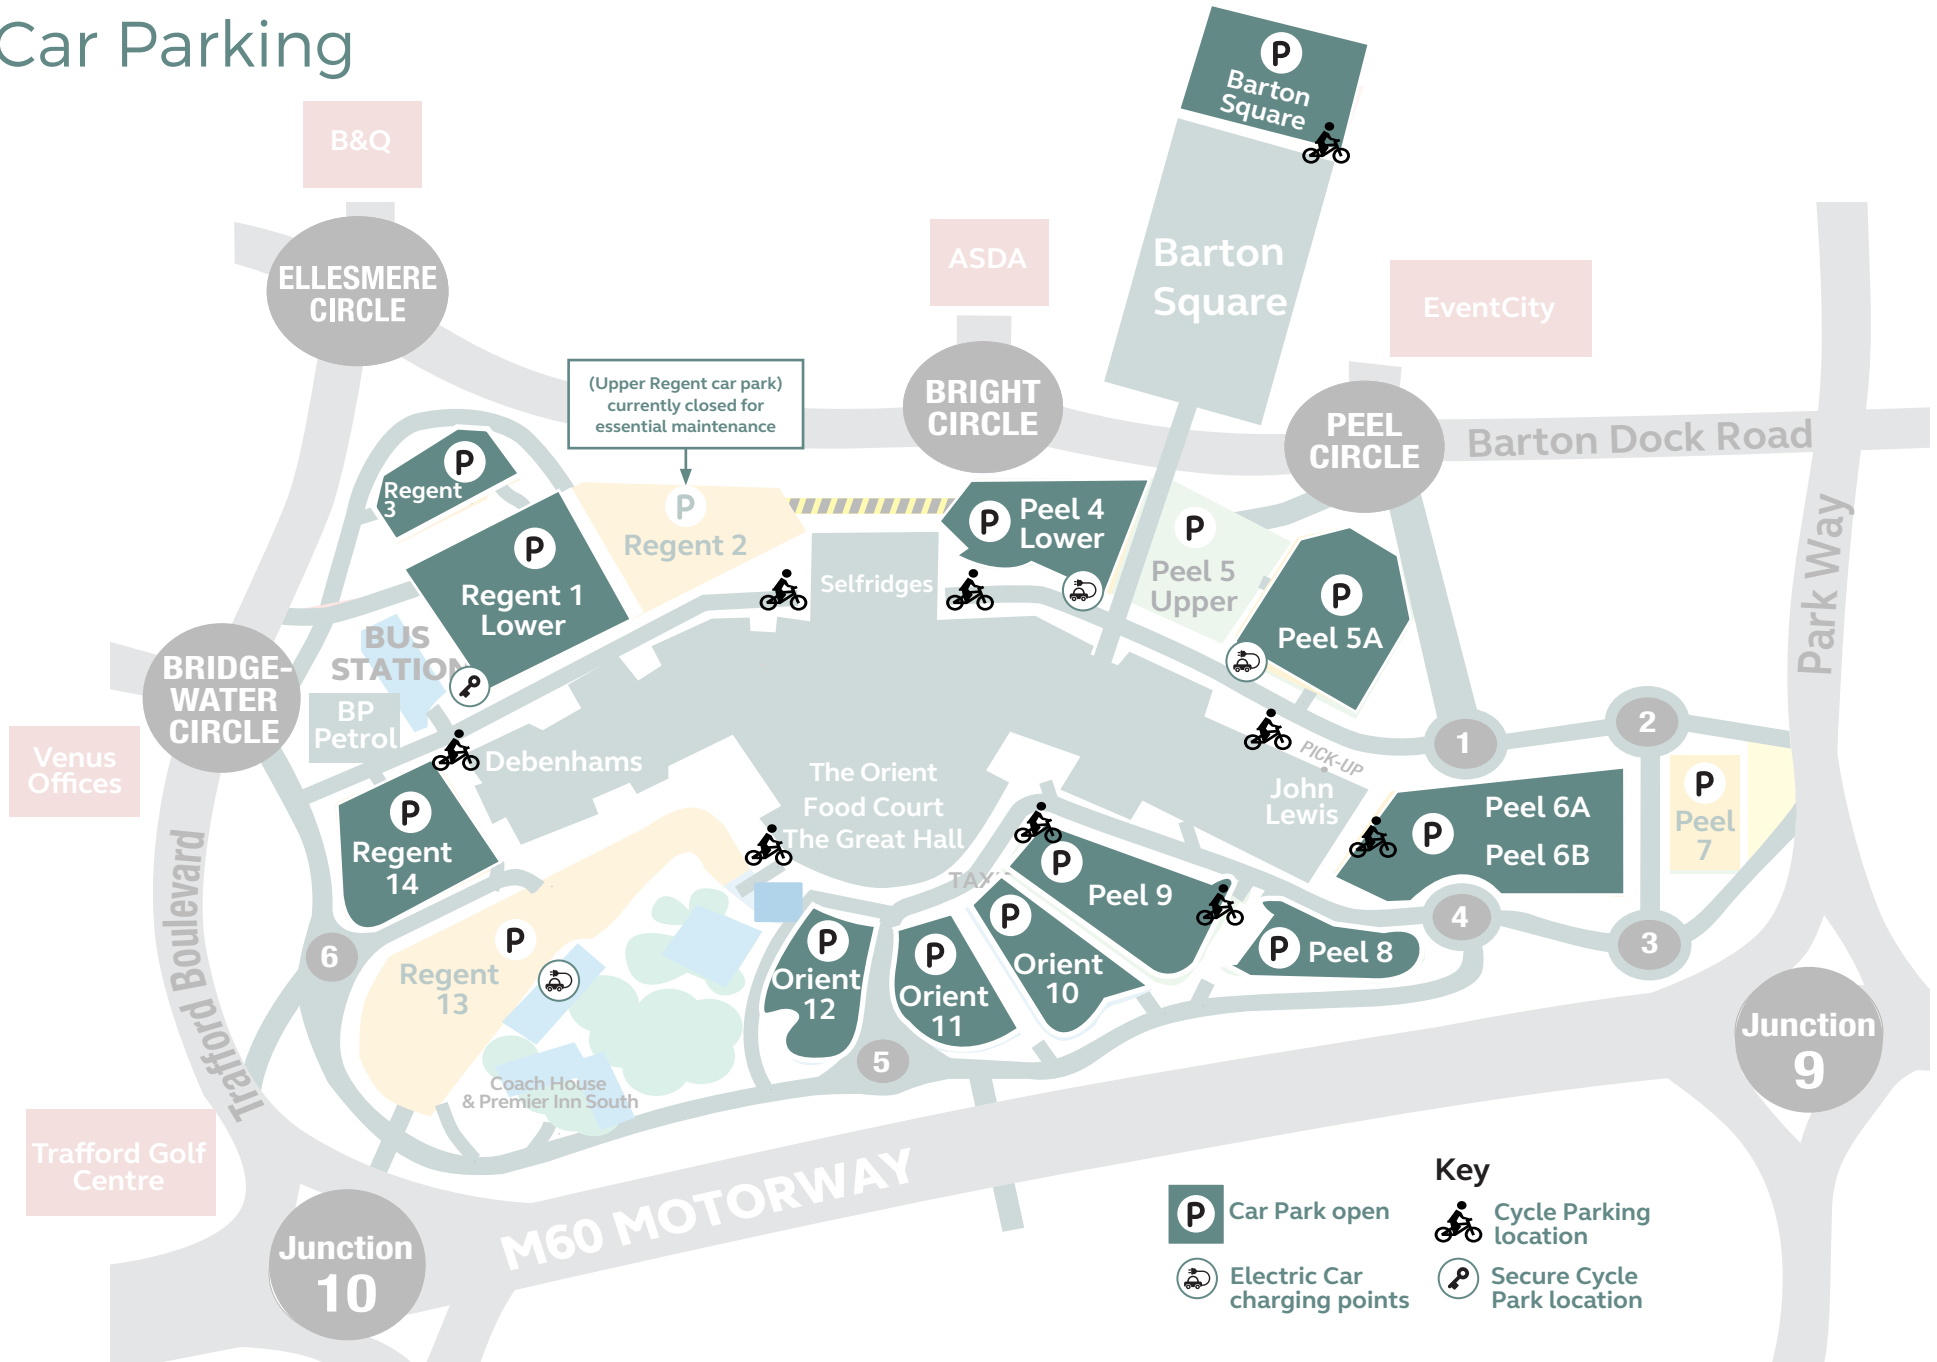

The Trafford Centre Car Parking

- Key**
- Car Park open
 - Cycle Parking location
 - Electric Car charging points
 - Secure Cycle Park location